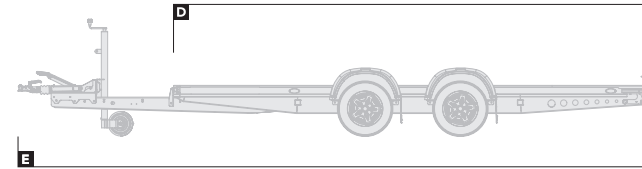

A Transporter

Overview cont.

		130-		
		5520-35-2-12	5521-30-2-12	5521-35-2-12
DIMENSIONS		dimensions in metres		
Bed width	A	2	2.1	2.1
Overall width (excl. marker lamp)	B	2.39	2.49	2.49
Overall width (inc. marker lamp)	C	2.74	2.84	2.84
Bed length	D	5.53	5.53	5.53
Overall length	E	7.2	7.2	7.2
Bed height	F	0.5	0.52	0.5
CAPACITY		weight in kg		
Gross capacity		3,500	3,000	3,500
Load capacity		2,630	2,140	2,605
LOADING ANGLES				
Fixed bed		10.5°	11.5°	10.5°
Tilt bed		7.5°	7.5°	7.5°

Load capacity will vary depending on options fitted - For accurate information on weights and pricing, use our interactive configurator at www.brianjamestrailers.co.uk