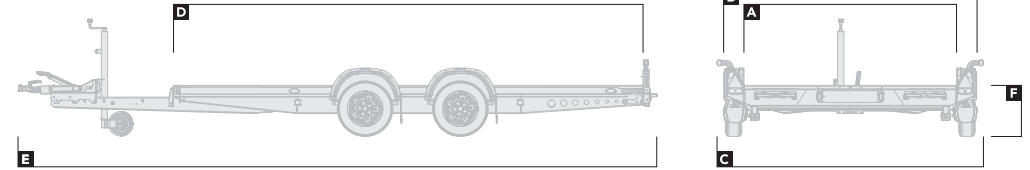

## Overview

		130-	4019-27-2-12	4519-27-2-12	4519-30-2-12	4520-30-2-12	4521-30-2-12	5020-30-2-12	5020-35-2-12	5021-30-2-12	5021-35-2-12	5520-30-2-12
<b>DIMENSIONS</b>			dimensions in metres									
Bed width	<b>A</b>	1.9	1.9	1.9	2	2.1	2	2	2	2.1	2.1	2
Overall width (excl. marker lamp)	<b>B</b>	2.29	2.29	2.29	2.39	2.49	2.39	2.39	2.39	2.49	2.49	2.39
Overall width (inc. marker lamp)	<b>C</b>	2.64	2.64	2.64	2.74	2.84	2.74	2.74	2.74	2.84	2.84	2.74
Bed length	<b>D</b>	4.03	4.53	4.53	4.53	4.53	5.03	5.03	5.03	5.03	5.03	5.53
Overall length	<b>E</b>	5.7	6.2	6.2	6.2	6.2	6.7	6.7	6.7	6.7	6.7	7.2
Bed height	<b>F</b>	0.52	0.52	0.52	0.52	0.52	0.52	0.52	0.5	0.52	0.5	0.52
<b>CAPACITY</b>			weight in kg									
Gross capacity		2,700	2,700	3,000	3,000	3,000	3,000	3,500	3,500	3,000	3,500	3,000
Load capacity		1,955	1,945	2,245	2,230	2,215	2,200	2,665	2,665	2,180	2,645	2,165
<b>LOADING ANGLES</b>												
Fixed bed		11.5°	11.5°	11.5°	11.5°	11.5°	11.5°	11.5°	10.5°	11.5°	10.5°	11.5°
Tilt bed		7.5°	7.5°	7.5°	7.5°	7.5°	7.5°	7.5°	7.5°	7.5°	7.5°	7.5°

## Overview cont.

		130-		
		5520-35-2-12	5521-30-2-12	5521-35-2-12
DIMENSIONS		dimensions in metres		
Bed width	<b>A</b>	2	2.1	2.1
Overall width (excl. marker lamp)	<b>B</b>	2.39	2.49	2.49
Overall width (inc. marker lamp)	<b>C</b>	2.74	2.84	2.84
Bed length	<b>D</b>	5.53	5.53	5.53
Overall length	<b>E</b>	7.2	7.2	7.2
Bed height	<b>F</b>	0.5	0.52	0.5
CAPACITY		weight in kg		
Gross capacity		3,500	3,000	3,500
Load capacity		2,630	2,140	2,605
LOADING ANGLES				
Fixed bed		10.5°	11.5°	10.5°
Tilt bed		7.5°	7.5°	7.5°