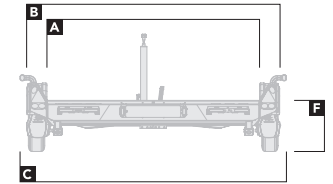

## Overview

		130-	4019-27-2-12	4519-27-2-12	4519-30-2-12	4520-30-2-12	4521-30-2-12	5020-30-2-12	5020-35-2-12	5021-30-2-12	5021-35-2-12	5520-30-2-12
<b>DIMENSIONS</b>			dimensions in metres									
Bed width	<b>A</b>	1.9	1.9	1.9	2	2.1	2	2	2	2.1	2.1	2
Overall width (excl. marker lamp)	<b>B</b>	2.29	2.29	2.29	2.39	2.49	2.39	2.39	2.39	2.49	2.49	2.39
Overall width (inc. marker lamp)	<b>C</b>	2.64	2.64	2.64	2.74	2.84	2.74	2.74	2.74	2.84	2.84	2.74
Bed length	<b>D</b>	4.03	4.53	4.53	4.53	4.53	5.03	5.03	5.03	5.03	5.03	5.53
Overall length	<b>E</b>	5.7	6.2	6.2	6.2	6.2	6.7	6.7	6.7	6.7	6.7	7.2
Bed height	<b>F</b>	0.52	0.52	0.52	0.52	0.52	0.52	0.52	0.5	0.52	0.5	0.52
<b>CAPACITY</b>			weight in kg									
Gross capacity		2,700	2,700	3,000	3,000	3,000	3,000	3,500	3,500	3,000	3,500	3,000
Load capacity		1,955	1,945	2,245	2,230	2,215	2,200	2,665	2,665	2,180	2,645	2,165
<b>LOADING ANGLES</b>												
Fixed bed		11.5°	11.5°	11.5°	11.5°	11.5°	11.5°	11.5°	10.5°	11.5°	10.5°	11.5°
Tilt bed		7.5°	7.5°	7.5°	7.5°	7.5°	7.5°	7.5°	7.5°	7.5°	7.5°	7.5°

## Overview cont.

		130-		
		5520-35-2-12	5521-30-2-12	5521-35-2-12
DIMENSIONS		dimensions in metres		
Bed width	<b>A</b>	2	2.1	2.1
Overall width (excl. marker lamp)	<b>B</b>	2.39	2.49	2.49
Overall width (inc. marker lamp)	<b>C</b>	2.74	2.84	2.84
Bed length	<b>D</b>	5.53	5.53	5.53
Overall length	<b>E</b>	7.2	7.2	7.2
Bed height	<b>F</b>	0.5	0.52	0.5
CAPACITY		weight in kg		
Gross capacity		3,500	3,000	3,500
Load capacity		2,630	2,140	2,605
LOADING ANGLES				
Fixed bed		10.5°	11.5°	10.5°
Tilt bed		7.5°	7.5°	7.5°