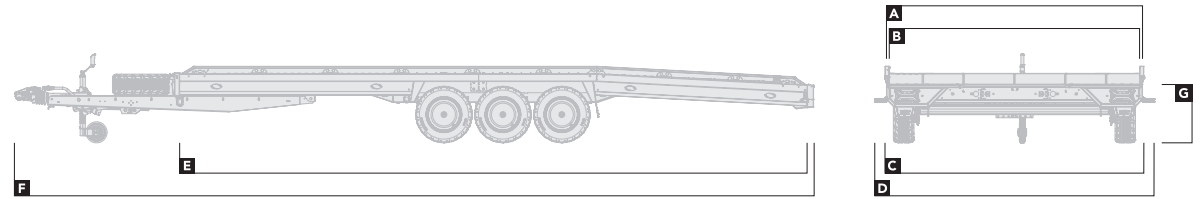

T Transporter

Overview

		231-										
		4520-30-2-10	4520-35-2-12	4521-35-3-10	4521-35-2-12	5021-35-3-10	5021-35-2-12	5021-35-3-12	5022-35-3-10	5022-35-2-12	5022-35-3-12	
DIMENSIONS		dimensions in metres										
Bed width (excl. sides)	A	2.0	2.0	2.14	2.14	2.14	2.14	2.14	2.28	2.28	2.28	
Bed width (inc. sides)	B	1.96	1.96	2.1	2.1	2.1	2.1	2.1	2.24	2.24	2.24	
Overall width (excl. marker lamp)	C	2.04	2.04	2.18	2.18	2.18	2.18	2.18	2.32	2.32	2.32	
Overall width (inc. marker lamp)	D	2.23	2.23	2.37	2.37	2.37	2.37	2.37	2.51	2.51	2.51	
Bed length	E	4.52	4.52	4.52	4.52	5.02	5.02	5.02	5.02	5.02	5.02	
Overall length	F	6.09	6.09	6.09	6.09	6.6	6.6	6.6	6.6	6.6	6.6	
Bed height	G	0.59	0.65	0.59	0.65	0.59	0.65	0.65	0.59	0.65	0.65	

CAPACITY		weight in kg										
Gross capacity		3,000	3,500	3,500	3,500	3,500	3,500	3,500	3,500	3,500	3,500	3,500
Load capacity		2,207	2,672	2,602	2,657	2,540	2,600	2,535	2,530	2,580	2,525	

		5521-35-3-10	5521-35-2-12	5521-35-3-12	5522-35-3-10	5522-35-2-12	5522-35-3-12	5523-35-3-12	6022-35-3-12	6023-35-3-12	
DIMENSIONS		dimensions in metres									
Bed width (excl. sides)	A	2.14	2.14	2.14	2.28	2.28	2.28	2.42	2.28	2.42	
Bed width (inc. sides)	B	2.1	2.1	2.1	2.24	2.24	2.24	2.38	2.24	2.38	
Overall width (excl. marker lamp)	C	2.18	2.18	2.18	2.32	2.32	2.32	2.46	2.32	2.46	
Overall width (inc. marker lamp)	D	2.37	2.37	2.37	2.51	2.51	2.51	2.65	2.51	2.65	
Bed length	E	5.52	5.52	5.52	5.52	5.52	5.52	5.52	6.02	6.02	
Overall length	F	7.1	7.1	7.1	7.1	7.1	7.1	7.1	7.6	7.6	
Bed height	G	0.59	0.65	0.65	0.59	0.65	0.65	0.65	0.65	0.65	

CAPACITY		weight in kg									
Gross capacity		3,500	3,500	3,500	3,500	3,500	3,500	3,500	3,500	3,500	3,500
Load capacity		2,512	2,575	2,507	2,482	2,542	2,472	2,442	2,442	2,420	

Load capacity will vary depending on options fitted - For accurate information on weights and pricing, use our interactive configurator at www.brianjamestrailers.co.uk